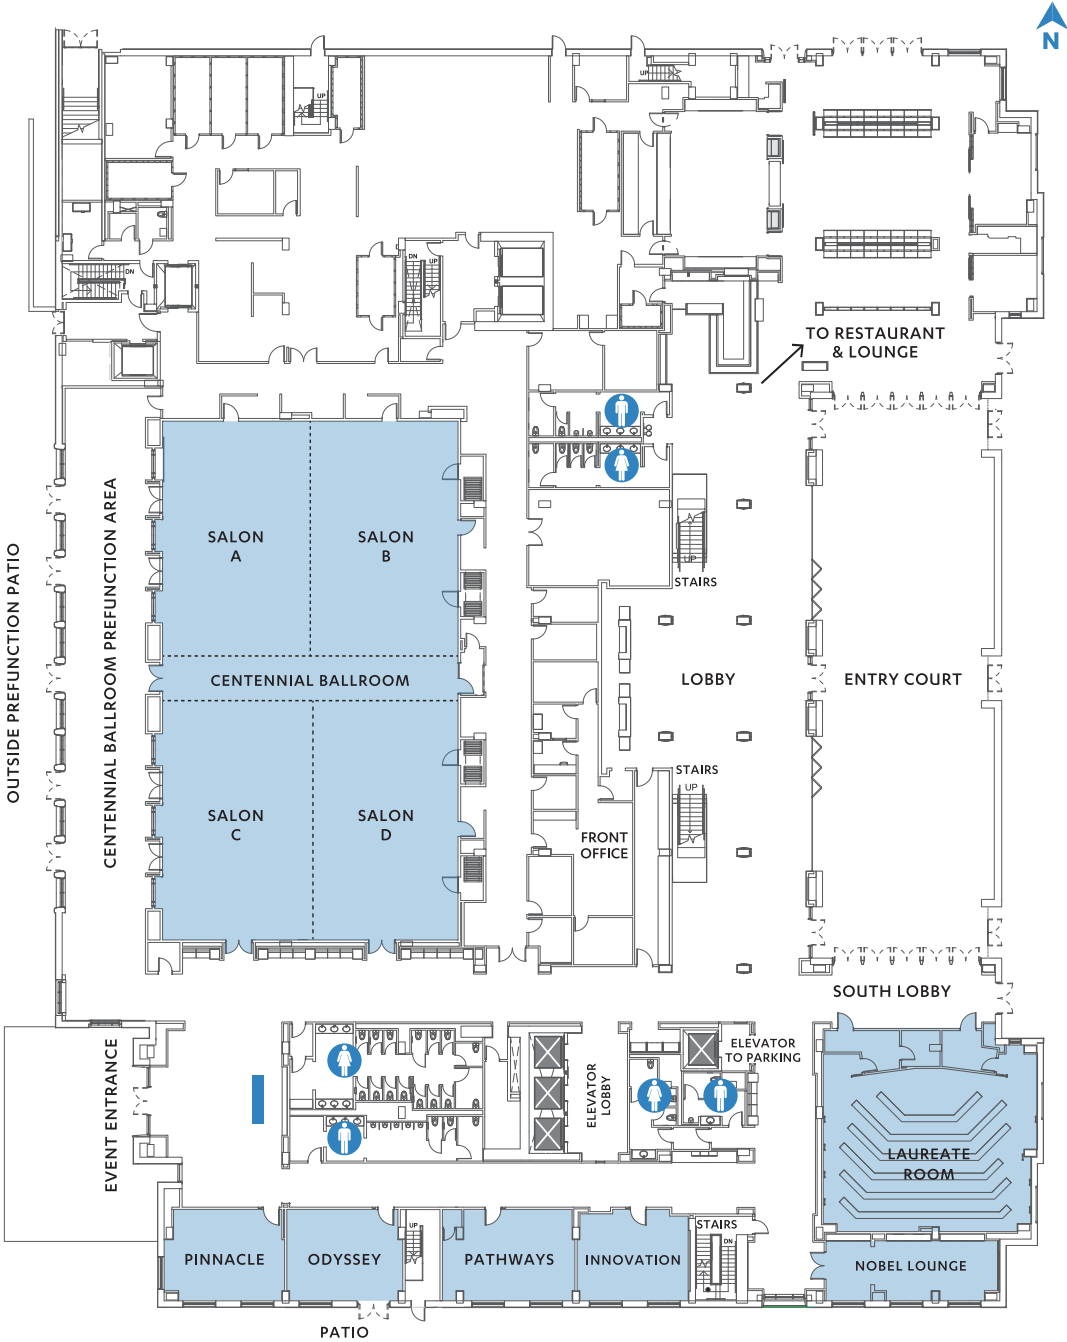

MEETING SPACE CAPACITIES

LEVEL ONE MEETING ROOMS	SQUARE FEET	RECEPTION	THEATER STYLE	BANQUET ROUNDS OF 10	CLASSROOM STYLE	HOLLOW SQUARE	U-SHAPE	BOARDROOM
Pinnacle	525	49	48	30	18	24	18	18
Odyssey	526	49	48	30	18	24	18	18
Pathways	573	49	48	30	18	24	18	18
Innovation	489	40	40	30	18	24	18	18
Nobel Lounge	543	N/A	N/A	N/A	N/A	N/A	N/A	10
Laureate Room (Fixed Seating)	1790	N/A	N/A	N/A	90	N/A	N/A	N/A
Centennial Ballroom — A, B, C, D	7794	760	960	480	480	160	130	104
Centennial Ballroom — A & B or C & D	3529	350	390	240	240	90	66	58
Centennial Ballroom — A, B, C or D	1785	170	195	100	108	60	51	46

LEVEL TWO MEETING ROOMS	SQUARE FEET	RECEPTION	THEATER STYLE	BANQUET ROUNDS OF 10	CLASSROOM STYLE	HOLLOW SQUARE	U-SHAPE	BOARDROOM
Exploration	1099	100	100	60	54	36	30	34
Journey	279	20	20	10	12	N/A	N/A	16
Alliance	275	20	20	10	12	N/A	N/A	12
Catalyst	596	49	48	30	27	24	18	18
Discovery	586	49	48	30	27	24	18	18
Synergy	589	49	40	30	18	N/A	N/A	22
Optimist — A & B	1763	160	160	90	84	54	45	34
Optimist — A	876	80	80	40	42	26	22	28
Optimist — B	887	80	80	40	42	26	22	28
Visionary Boardroom	591	N/A	N/A	N/A	N/A	N/A	N/A	14
Illumination	994	90	90	60	48	36	27	28
Enlightenment	698	49	48	40	27	30	18	18
Entrepreneur	509	45	45	30	18	18	15	18
Artistry	641	49	48	40	27	24	18	18
Imagination	565	49	48	30	21	24	18	20
Transformation	589	49	40	30	18	N/A	N/A	22
Legacy — A & B	1763	160	160	90	84	54	45	34
Legacy — A	888	80	80	40	42	26	22	28
Legacy — B	873	80	80	40	42	26	22	28
Collaboration Boardroom	591	N/A	N/A	N/A	N/A	N/A	N/A	14
Prodigy	299	25	24	10	9	N/A	N/A	12

LEVEL THREE MEETING ROOMS	SQUARE FEET	RECEPTION	THEATER STYLE	BANQUET ROUNDS OF 10	CLASSROOM STYLE	HOLLOW SQUARE	U-SHAPE	BOARDROOM
Centennial Terrace (Outdoor)	12041	620	N/A	560	N/A	N/A	N/A	N/A

For information on advance reservations for the UCLA Meyer and Renee Luskin Conference Center, please call 855-LCC-UCLA (855-522-8252) or visit LuskinConferenceCenter.UCLA.edu

MEETING SPACE: LEVEL 1

For information on advance reservations for the UCLA Meyer and Renee Luskin Conference Center, please call 855-LCC-UCLA (855-522-8252) or visit LuskinConferenceCenter.UCLA.edu