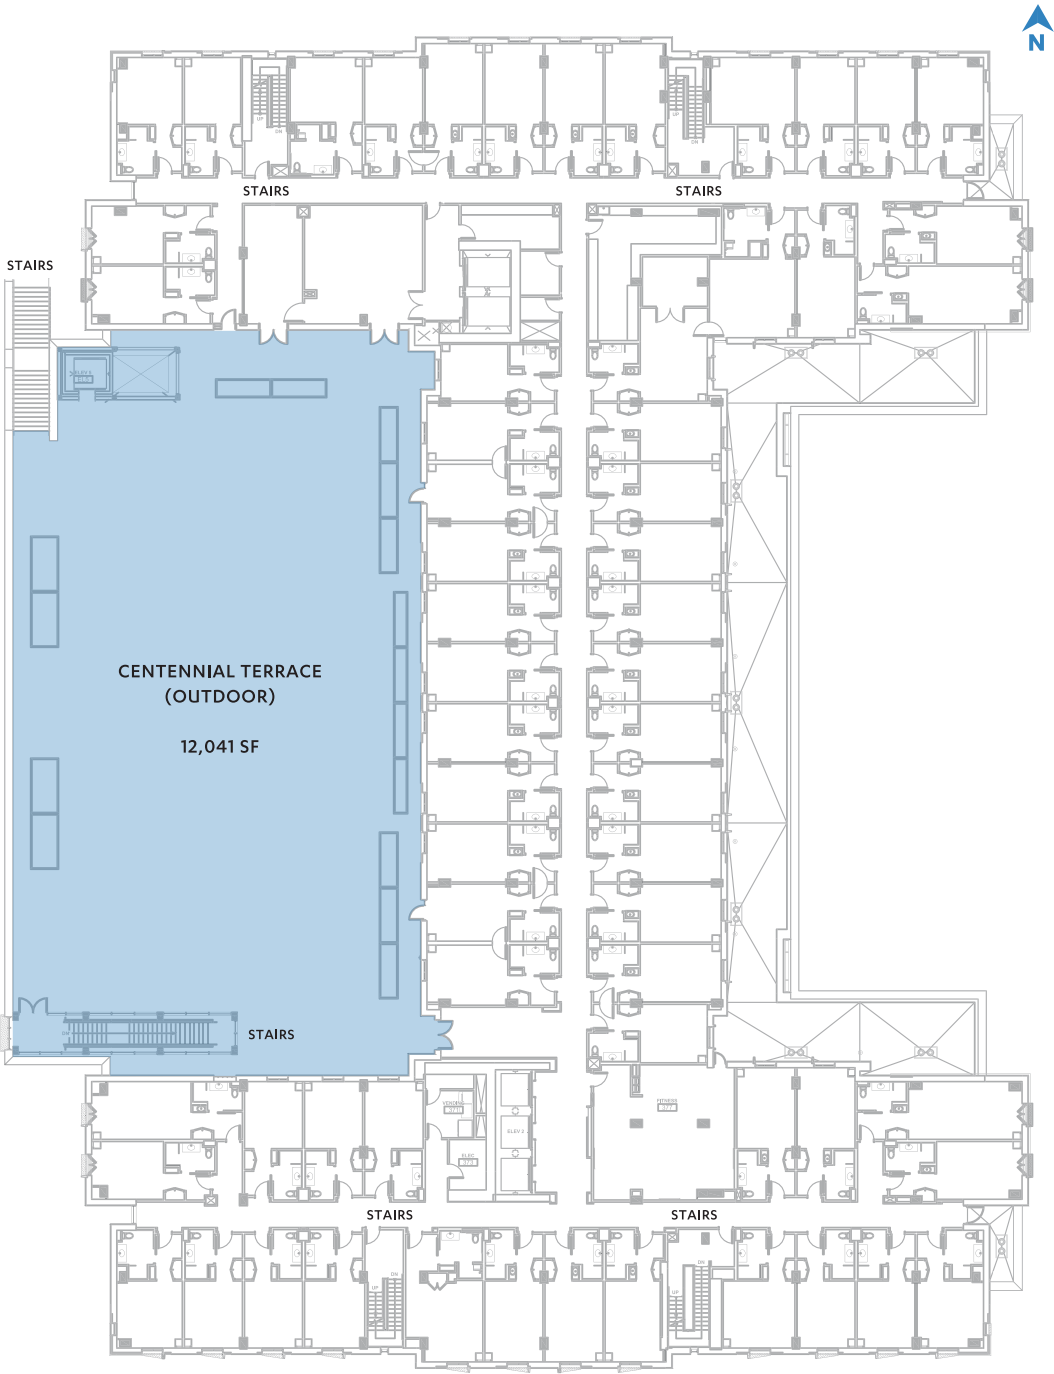

MEETING SPACE: LEVEL 3

For information on advance reservations for the UCLA Meyer and Renee Luskin Conference Center, please call 855-LCC-UCLA (855-522-8252) or visit LuskinConferenceCenter.UCLA.edu