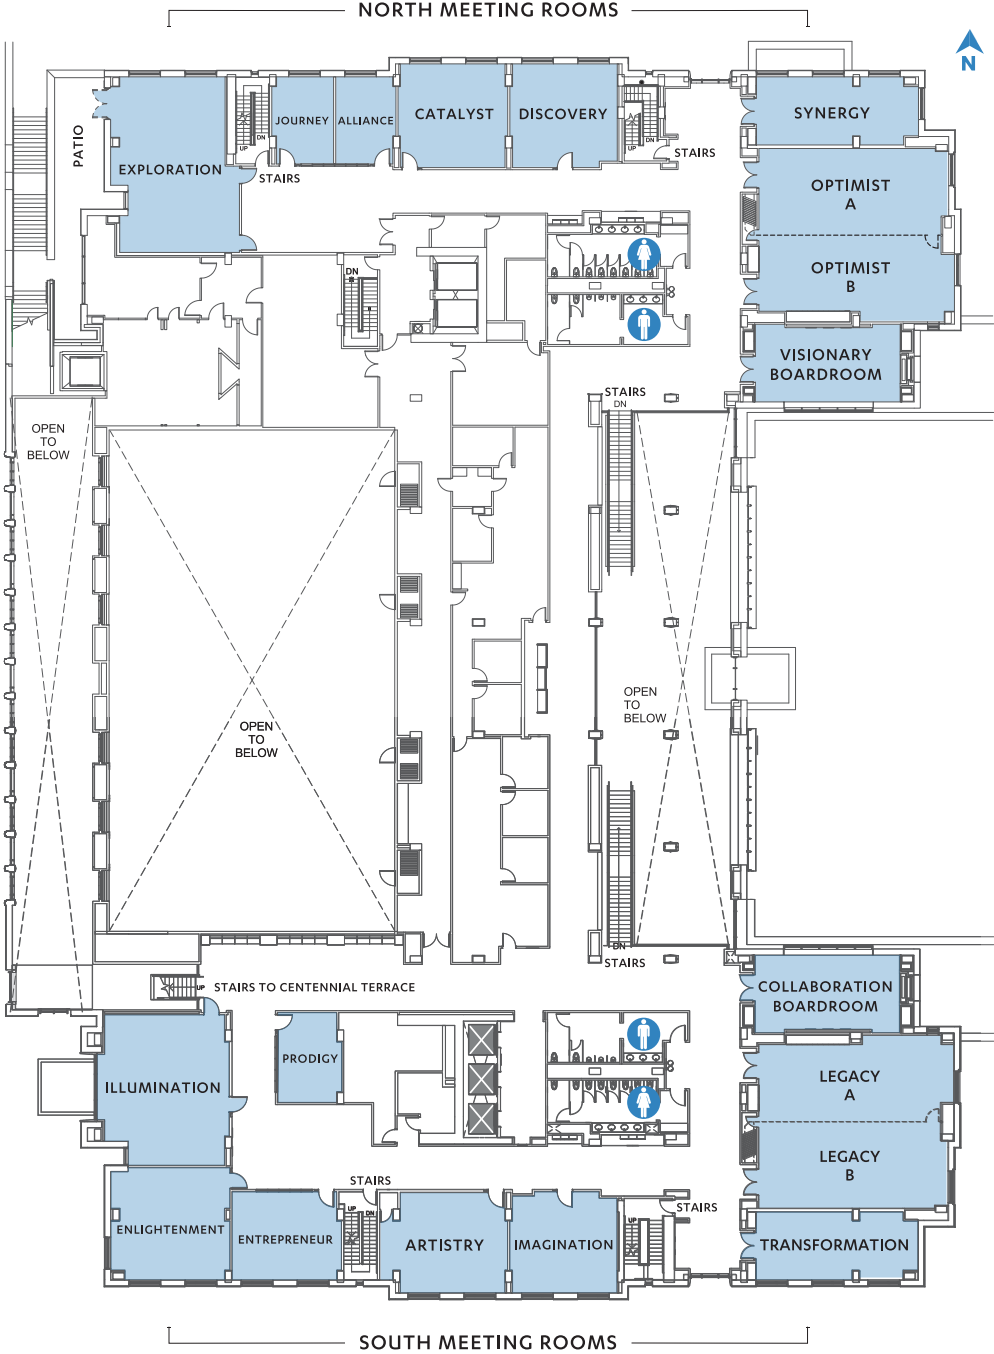

MEETING SPACE: LEVEL 2

For information on advance reservations for the UCLA Meyer and Renee Luskin Conference Center, please call 855-LCC-UCLA (855-522-8252) or visit LuskinConferenceCenter.UCLA.edu